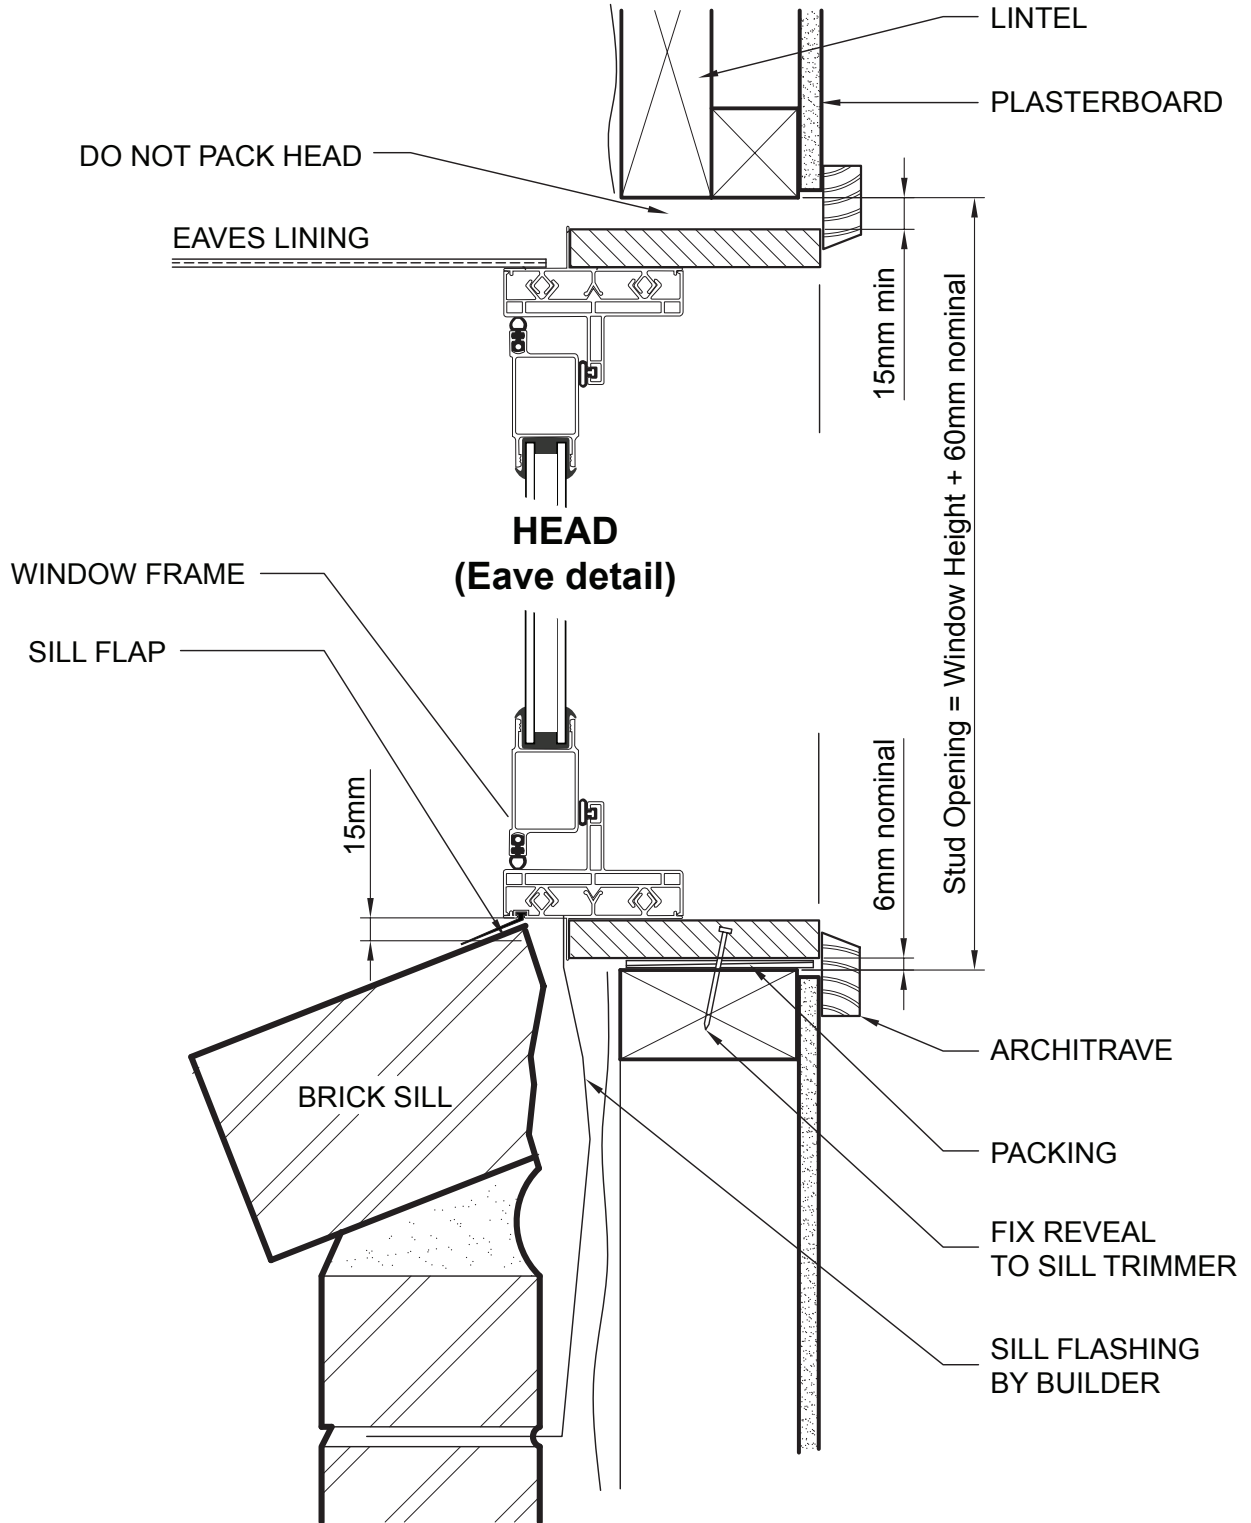

**Product:** Polar Windows (Casement or Awning)  
**Construction:** Brick Veneer (240mm Wall 90mm Stud)  
 (220mm Wall 70mm Stud similar)

**SILL (Typical Detail)**

**Product:** Polar Windows (Casement or Awning)  
**Construction:** Brick Veneer (240mm Wall 90mm Stud)  
 (220mm Wall 70mm Stud similar)

**HEAD  
(Wall above detail)**

**JAMB (Typical Detail)**

**Product:** Polar Windows (Casement or Awning)  
**Construction:** Weatherboards (90mm Stud)  
 (70mm Stud similar)

**SILL (Typical Detail)**

**Product:** Polar Windows (Casement or Awning)  
**Construction:** Weatherboards (90mm Stud)  
 (70mm Stud similar)