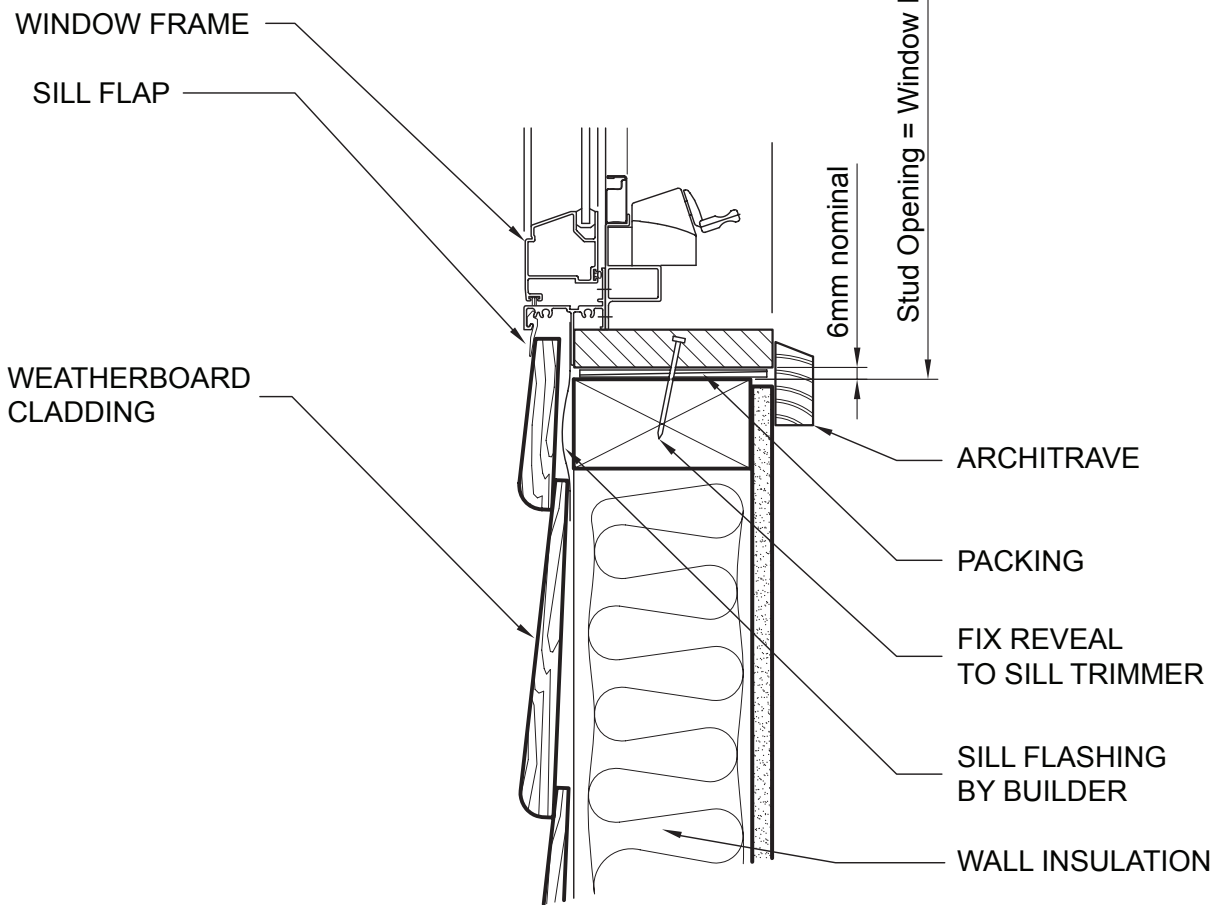

**Product:** Polar Windows (Casement or Awning)  
**Construction:** Brick Veneer (240mm Wall 90mm Stud)  
 (220mm Wall 70mm Stud similar)

**SILL (Typical Detail)**

**Product:** Polar Windows (Casement or Awning)  
**Construction:** Brick Veneer (240mm Wall 90mm Stud)  
 (220mm Wall 70mm Stud similar)

**HEAD  
(Wall above detail)**

**JAMB (Typical Detail)**

**Product:** Polar Windows (Casement or Awning)  
**Construction:** Weatherboards (90mm Stud)  
 (70mm Stud similar)

**SILL (Typical Detail)**

**Product:** Polar Windows (Casement or Awning)  
**Construction:** Weatherboards (90mm Stud)  
 (70mm Stud similar)