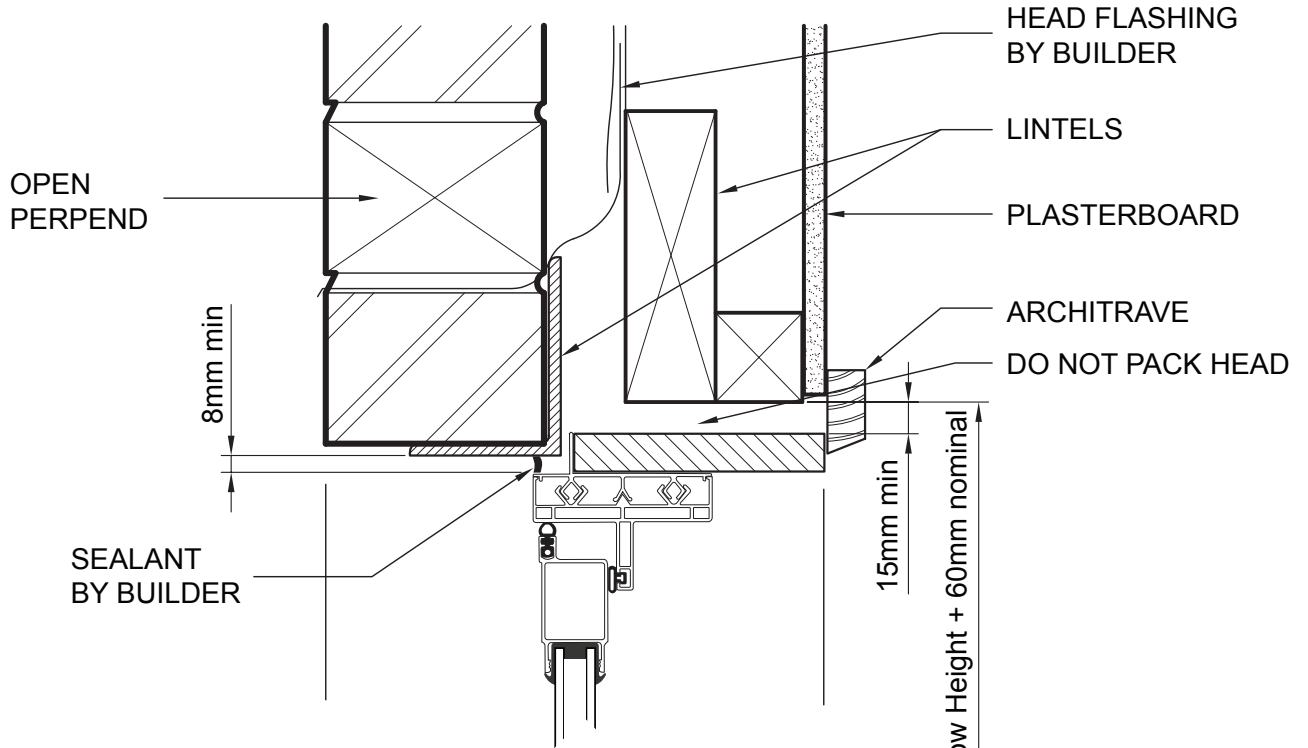

**Product:** Polar Windows (Casement or Awning)  
**Construction:** Brick Veneer (240mm Wall 90mm Stud)  
 (220mm Wall 70mm Stud similar)

**SILL (Typical Detail)**

**Product:** Polar Windows (Casement or Awning)  
**Construction:** Brick Veneer (240mm Wall 90mm Stud)  
 (220mm Wall 70mm Stud similar)

**HEAD  
(Wall above detail)**

**JAMB (Typical Detail)**

**Product:** Polar Windows (Casement or Awning)  
**Construction:** Weatherboards (90mm Stud)  
 (70mm Stud similar)

**SILL (Typical Detail)**

**Product:** Polar Windows (Casement or Awning)  
**Construction:** Weatherboards (90mm Stud)  
 (70mm Stud similar)