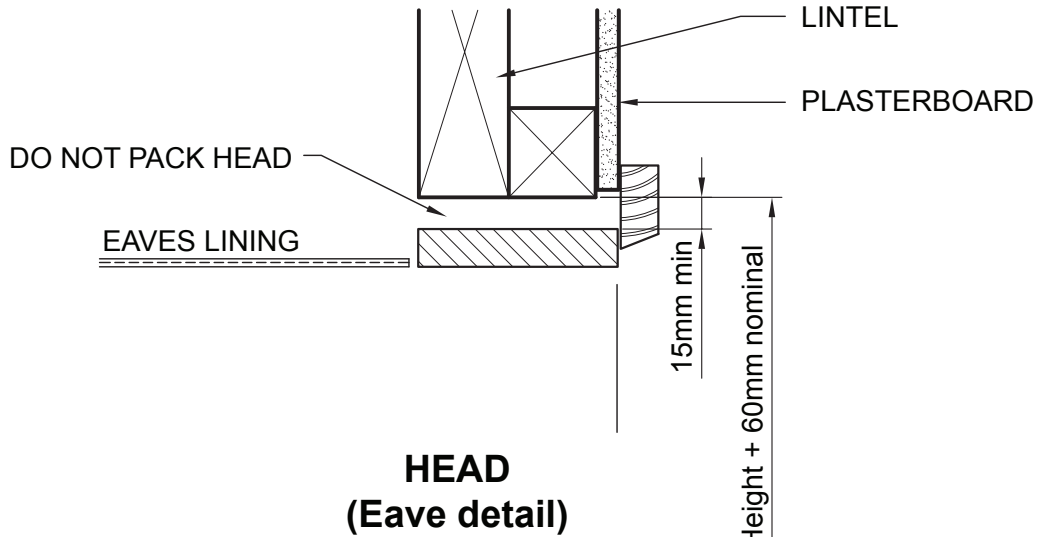

**Product:** Polar Windows (Casement or Awning)  
**Construction:** Brick Veneer (240mm Wall 90mm Stud)  
 (220mm Wall 70mm Stud similar)

**SILL (Typical Detail)**

**Product:** Polar Windows (Casement or Awning)  
**Construction:** Brick Veneer (240mm Wall 90mm Stud)  
 (220mm Wall 70mm Stud similar)

**HEAD  
(Wall above detail)**

**JAMB (Typical Detail)**

**Product:** Polar Windows (Casement or Awning)  
**Construction:** Weatherboards (90mm Stud)  
 (70mm Stud similar)

**SILL (Typical Detail)**

**Product:** Polar Windows (Casement or Awning)  
**Construction:** Weatherboards (90mm Stud)  
 (70mm Stud similar)