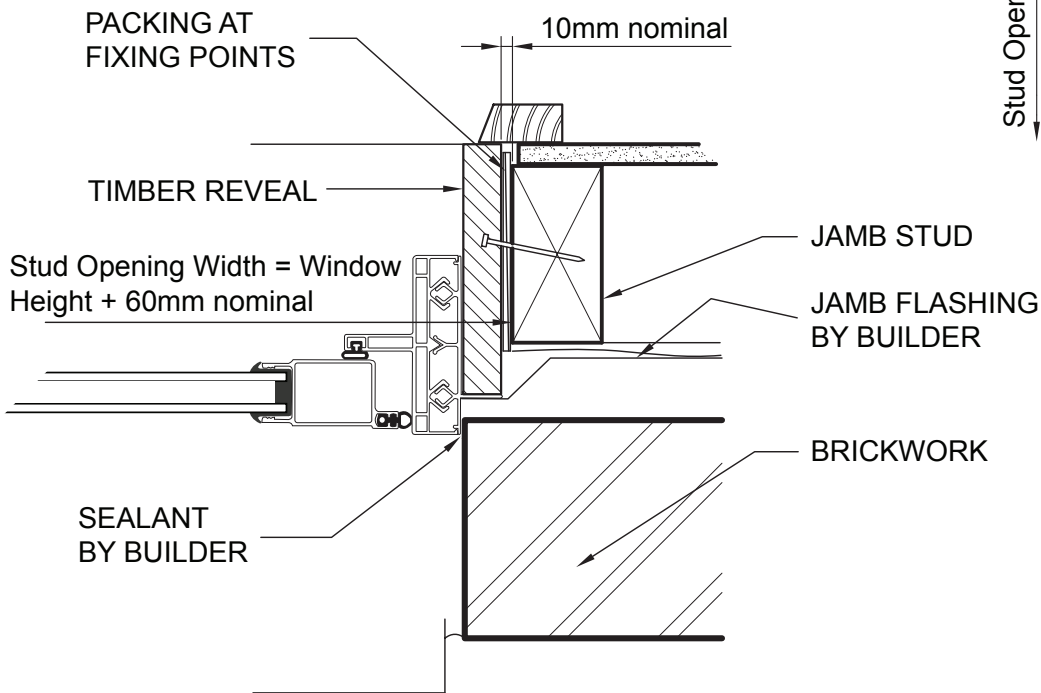

**Product:** Polar Windows (Casement or Awning)  
**Construction:** Brick Veneer (240mm Wall 90mm Stud)  
 (220mm Wall 70mm Stud similar)

**SILL (Typical Detail)**

**Product:** Polar Windows (Casement or Awning)  
**Construction:** Brick Veneer (240mm Wall 90mm Stud)  
 (220mm Wall 70mm Stud similar)

**HEAD  
(Wall above detail)**

**JAMB (Typical Detail)**

**Product:** Polar Windows (Casement or Awning)  
**Construction:** Weatherboards (90mm Stud)  
 (70mm Stud similar)

**SILL (Typical Detail)**

**Product:** Polar Windows (Casement or Awning)  
**Construction:** Weatherboards (90mm Stud)  
 (70mm Stud similar)